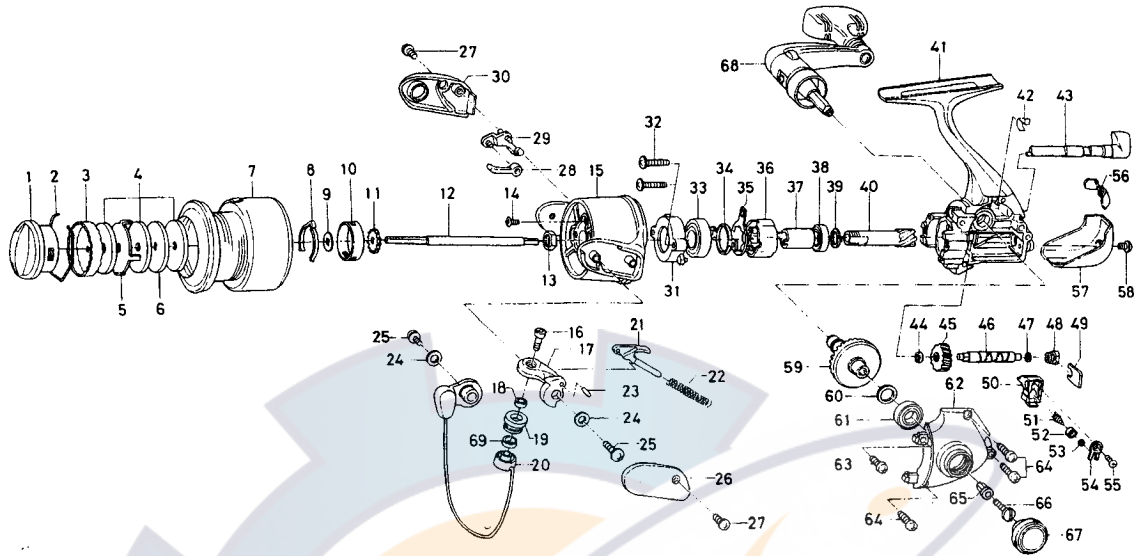

# EMBLEM-Z2500iA

**Key No. Parts No. Parts Name**

2-7	F65-3601	SPOOL
1	F63-2801	DRAG KNOB
2	F71-0001	DRAG WASHER RET
3	F67-4301	DRAG KNOB CLICK PLT
4	F69-0901	DRAG WASHER
5	F67-6401	EARED WASHER
6	F67-6301	KEY WASHER
8	F70-4901	SPOOL CLICK LEAF SPRING
9	E39-3100	SPOOL WASHER
10	E12-2303	CLICK LEAF SPRING HOLDER
11	E36-5301	CLICK GEAR
12	F65-2701	MAIN SHAFT
13	341-9203	ROTOR NUT
14	B55-7601	ROTOR NUT LOCK SCREW
15	F62-3403	ROTOR
16	F65-5201	LINE ROLLER SCREW
17	F62-3503	BAIL ARM
18	F62-5101	BALL BEARING A
19	F62-5001	LINE ROLLER
20	F65-3201	BAIL
21	F69-1102	BAIL SPRING SHAFT
22	F62-3801	BAIL SPRING
23	F62-3701	BAIL ARM PIN
24	F63-1801	BAIL HOLDER WASHER
25	351-6101	BAIL ARM SCREW
26	F63-1902	BAIL SPRING COVER
27	352-2504	BAIL SPRING COVER SCREW
28	F62-4601	BAIL TRIP PLT
29	F62-4701	BAIL TRIP LEVER
30	F63-2102	BAIL TRIP COVER
31	F67-5501	BEARING RET A
32	E24-7402	BEARING RET SCREW
33	F63-1201	BALL BEARING B
34	F67-5401	BEARING RET B
35	F62-2201	ROLLER CLUTCH RET

**Key No. Parts No. Parts Name**

36	F62-2001	ROLLER CLUTCH
37	F73-2501	SPACING SLEEVE
38	637-5702	BALL BEARING C
39	F63-3501	PINION WASHER
40	F65-2501	PINION GEAR
41	F65-1601	BODY
42	F65-1901	A/R CAM SPRING
43	F65-1801	A/R LEVER
44	F65-2301	WORM SHAFT COLLAR
45	F65-2101	WORM SHAFT GEAR
46	F65-2001	WORM SHAFT
47	375-4101	WORM SHAFT WASHER
48	F65-2201	WORM SHAFT BUSH
49	F65-2401	WORM SHAFT RET
50	F65-2601	OSC SLIDER
51	F62-2601	OSC PAWL
52	F62-2701	OSC PAWL BUSH
53	375-0801	OSC PAWL WASHER
54	F62-2901	OSC SLIDER COVER
55	E15-0204	OSC SLIDER COVER SCREW
56	F65-2901	SHIELD PLT
57	F65-3101	REAR COVER
58	E24-8103	REAR COVER SCREW
59	F65-2801	DRIVE GEAR
60	375-8502	DRIVE GEAR WASHER
61	637-5702	BALL BEARING D
62	F65-3001	SIDE COVER
63	E15-7502	SIDE COVER SCREW A
64	E13-0501	SIDE COVER SCREW B
65	F40-4801	HANDLE COLLAR
66	363-8511	HANDLE SCREW
67	F65-3501	HANDLE SCREW CAP
68	F69-3201	HANDLE
69	F70-1801	LINE ROLLER COLLAR